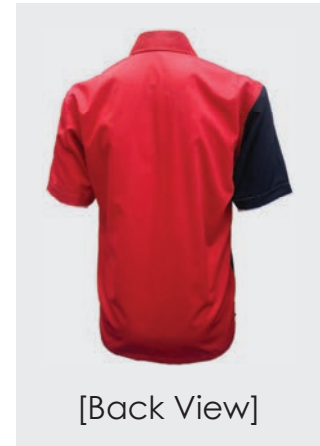

Poly-Cotton

FC-819 A
Red/ White/ Navy

FC-819 E
Cyan/ White/ Navy

FC-819 G
R.Blue/ White/ Red

FC-819 M
Magenta/ White/ Black

[Back View]

LADIES SERIES

Cuff Sleeves