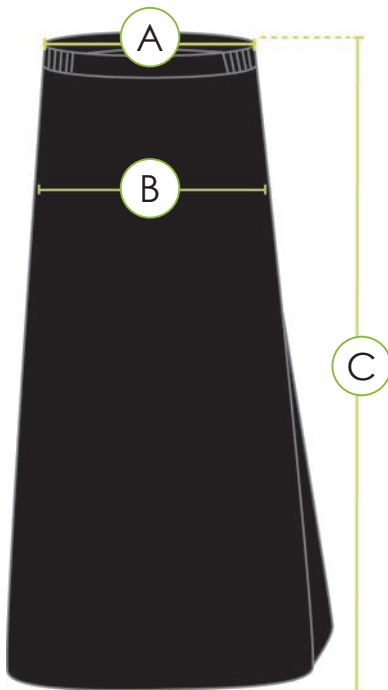

Long Skirt Size Spec (Inch)			
Sizes	Waist (A)	Hip (B)	Skirt Length (C)
2XS	24	34	38
XS	26	37	38
S	28	40	39
M	30	43	39
L	32	46	40
XL	25	49	40
2XL	28	52	41
3XL	42	55	41
4XL	26	58	41
5XL	50	61	41