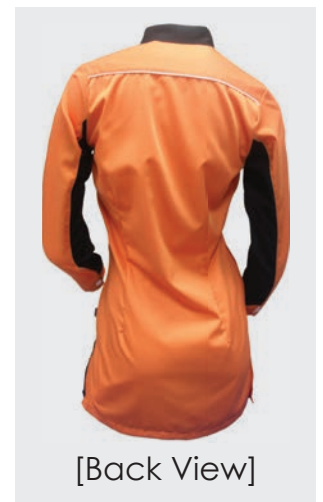

MUSLIMAH SERIES

Cuff Sleeves

FC-1093 A
Red/ Navy/ White

FC-1093 E
Cyan/ Black/ White

FC-1093 G
R.Blue/ Red/ White

FC-1093 M
Magenta/ Black/ White

FC-1093 P
Navy/ Purple/ White

FC-1093 F
Orange/ Black/ White