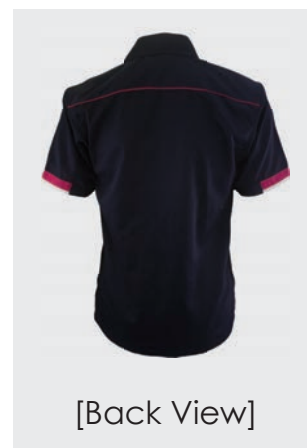

[Back View]