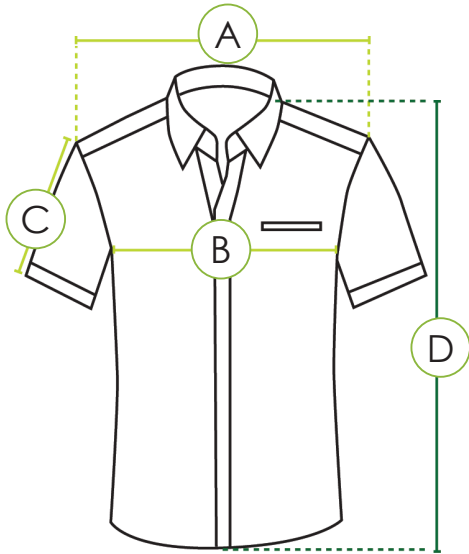

Measurement Chart

Corporate Shirt & Corporate Muslimah

Men Size Spec (Inch)				
Sizes	Shoulder (A)	Bust (B)	Sleeve Length (C)	Shirt Length (D)
XS	18	40	9	28
S	18.5	42	10	29
M	19	44	10.5	29.5
L	20	46	11	30.5
XL	21	49	11.5	32
2XL	21.5	52	12	32
3XL	22	55	12	33
4XL	22.5	58	12	33
5XL	23	61	12	33