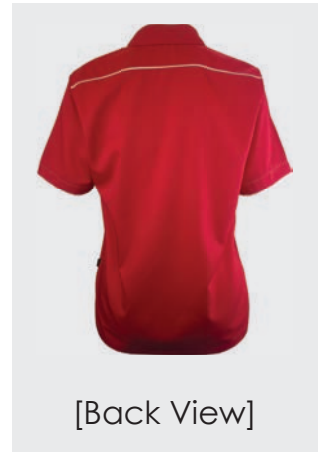

[Back View]