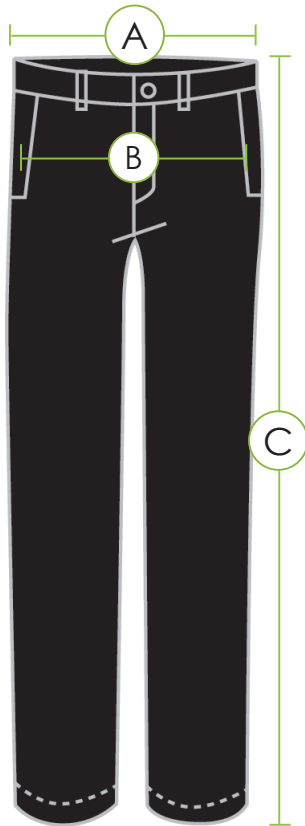

Slack Pants Size Spec (Inch)		
Sizes Waist (A)	Front Hip (B)	Length (C)
29	20	42
30	20.5	
31	21	
32	21.5	
33	22	
34	22.5	
35	23	
36	23.25	
38	24.25	
40	25.25	
42	26.25	
44	27.25