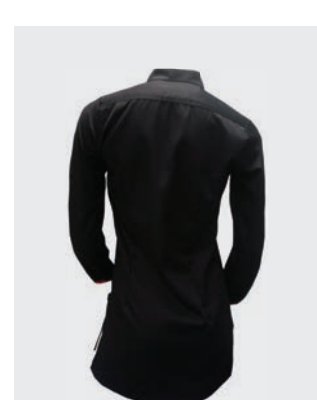

[Back View]