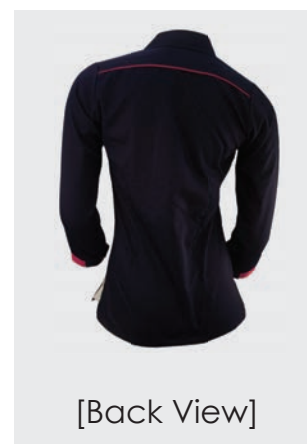

[Back View]