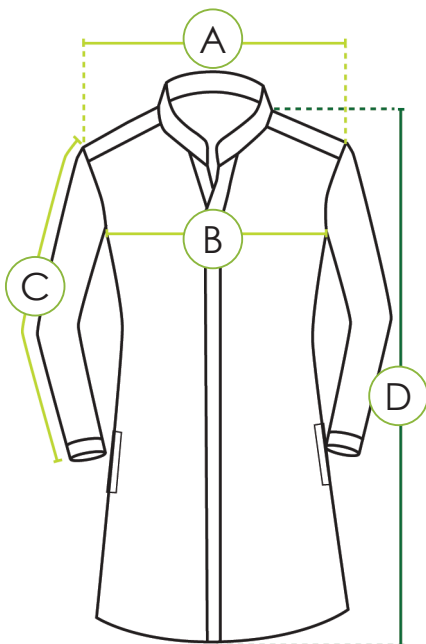

Muslimah Size Spec (Inch)				
Sizes	Shoulder (A)	Bust (B)	Long Sleeve Length (C)	Shirt Length (D)
2XS	13	36	21	32
XS	14	38	21	33
S	15	40	22	34
M	16	42	22	35
L	17	44	23	35
XL	18	46	23	36
2XL	19	48	23	36.5
3XL	19.5	51	23	36.5
4XL	20	54	24	37
5XL	20.5	57	24	37