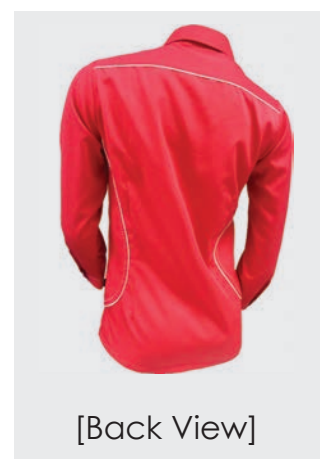

[Back View]