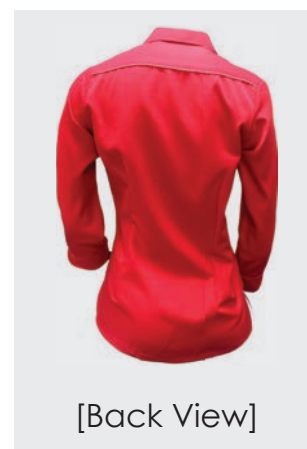

LADIES SERIES

Long 2-in-1 Sleeves

FP-922 A
Red/ White

FP-922 E
M.Green/ White

FP-922 P
Pink/ White

FP-922 G
R.Blue/ White

FP-922 H
Navy/ White

[Back View]