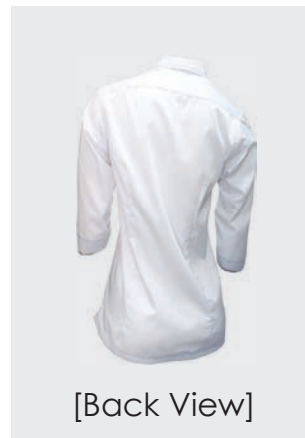

[Back View]