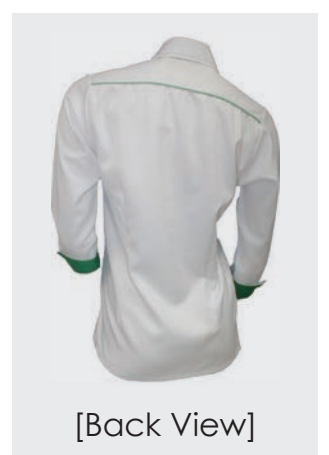

LADIES SERIES

Long 2-in-1 Sleeves

FP-917 A
White/ Red

FP-917 E
White/ M.Green

FP-917 F
White/ Orange

FP-917 G
White/ R.Blue

FP-917 P
White/ Purple

FP-917 Q
White/ Cyan