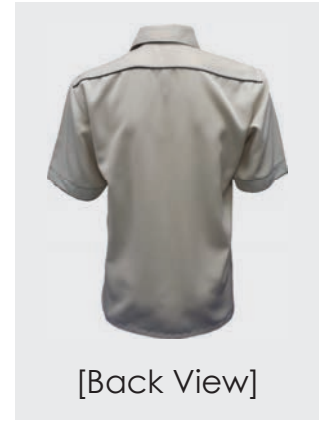

[Back View]