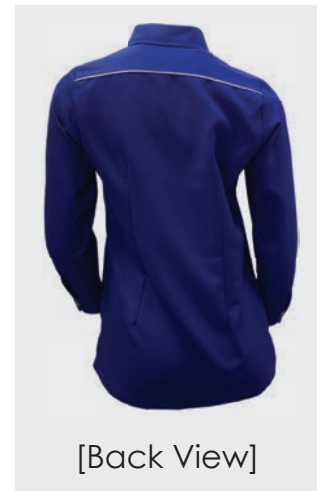

[Back View]