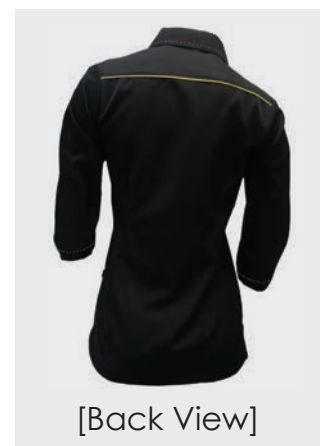

[Back View]

LADIES SERIES

3/4 Sleeves

FP-912 A
Black/ Red

FP-912 C
Black/ A.Green

FP-912 E
Black/ Beige

FP-912 F
Black/ Yellow

FP-912 G
Black/ Orange