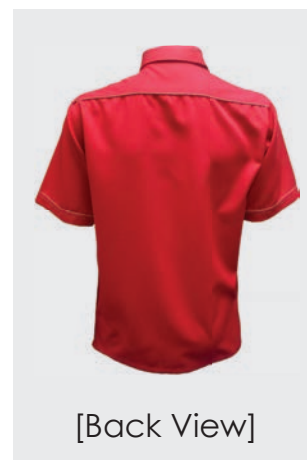

[Back View]