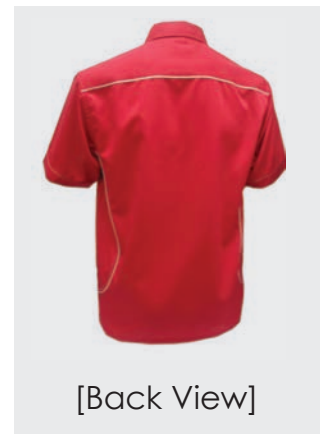

[Back View]