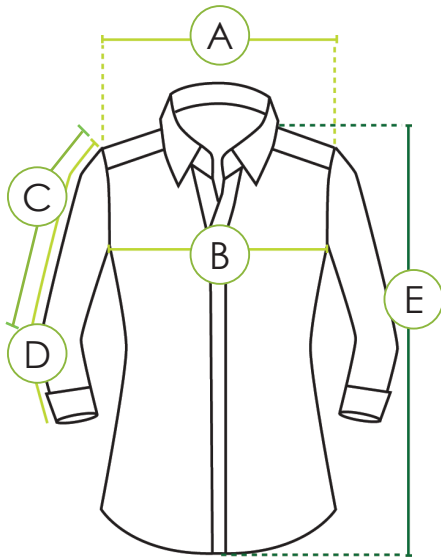

TS-288YBK
Yellow/ Black
with Royal Blue Track pants

TS-288RBN
Royal Blue/ Navy
with Royal Blue Track pants

Measurement Chart

Corporate Shirt & Corporate Muslimah

Men Size Spec (Inch)				
Sizes	Shoulder (A)	Bust (B)	Sleeve Length (C)	Shirt Length (D)
XS	18	40	9	28
S	18.5	42	10	29
M	19	44	10.5	29.5
L	20	46	11	30.5
XL	21	49	11.5	32
2XL	21.5	52	12	32
3XL	22	55	12	33
4XL	22.5	58	12	33
5XL	23	61	12	33