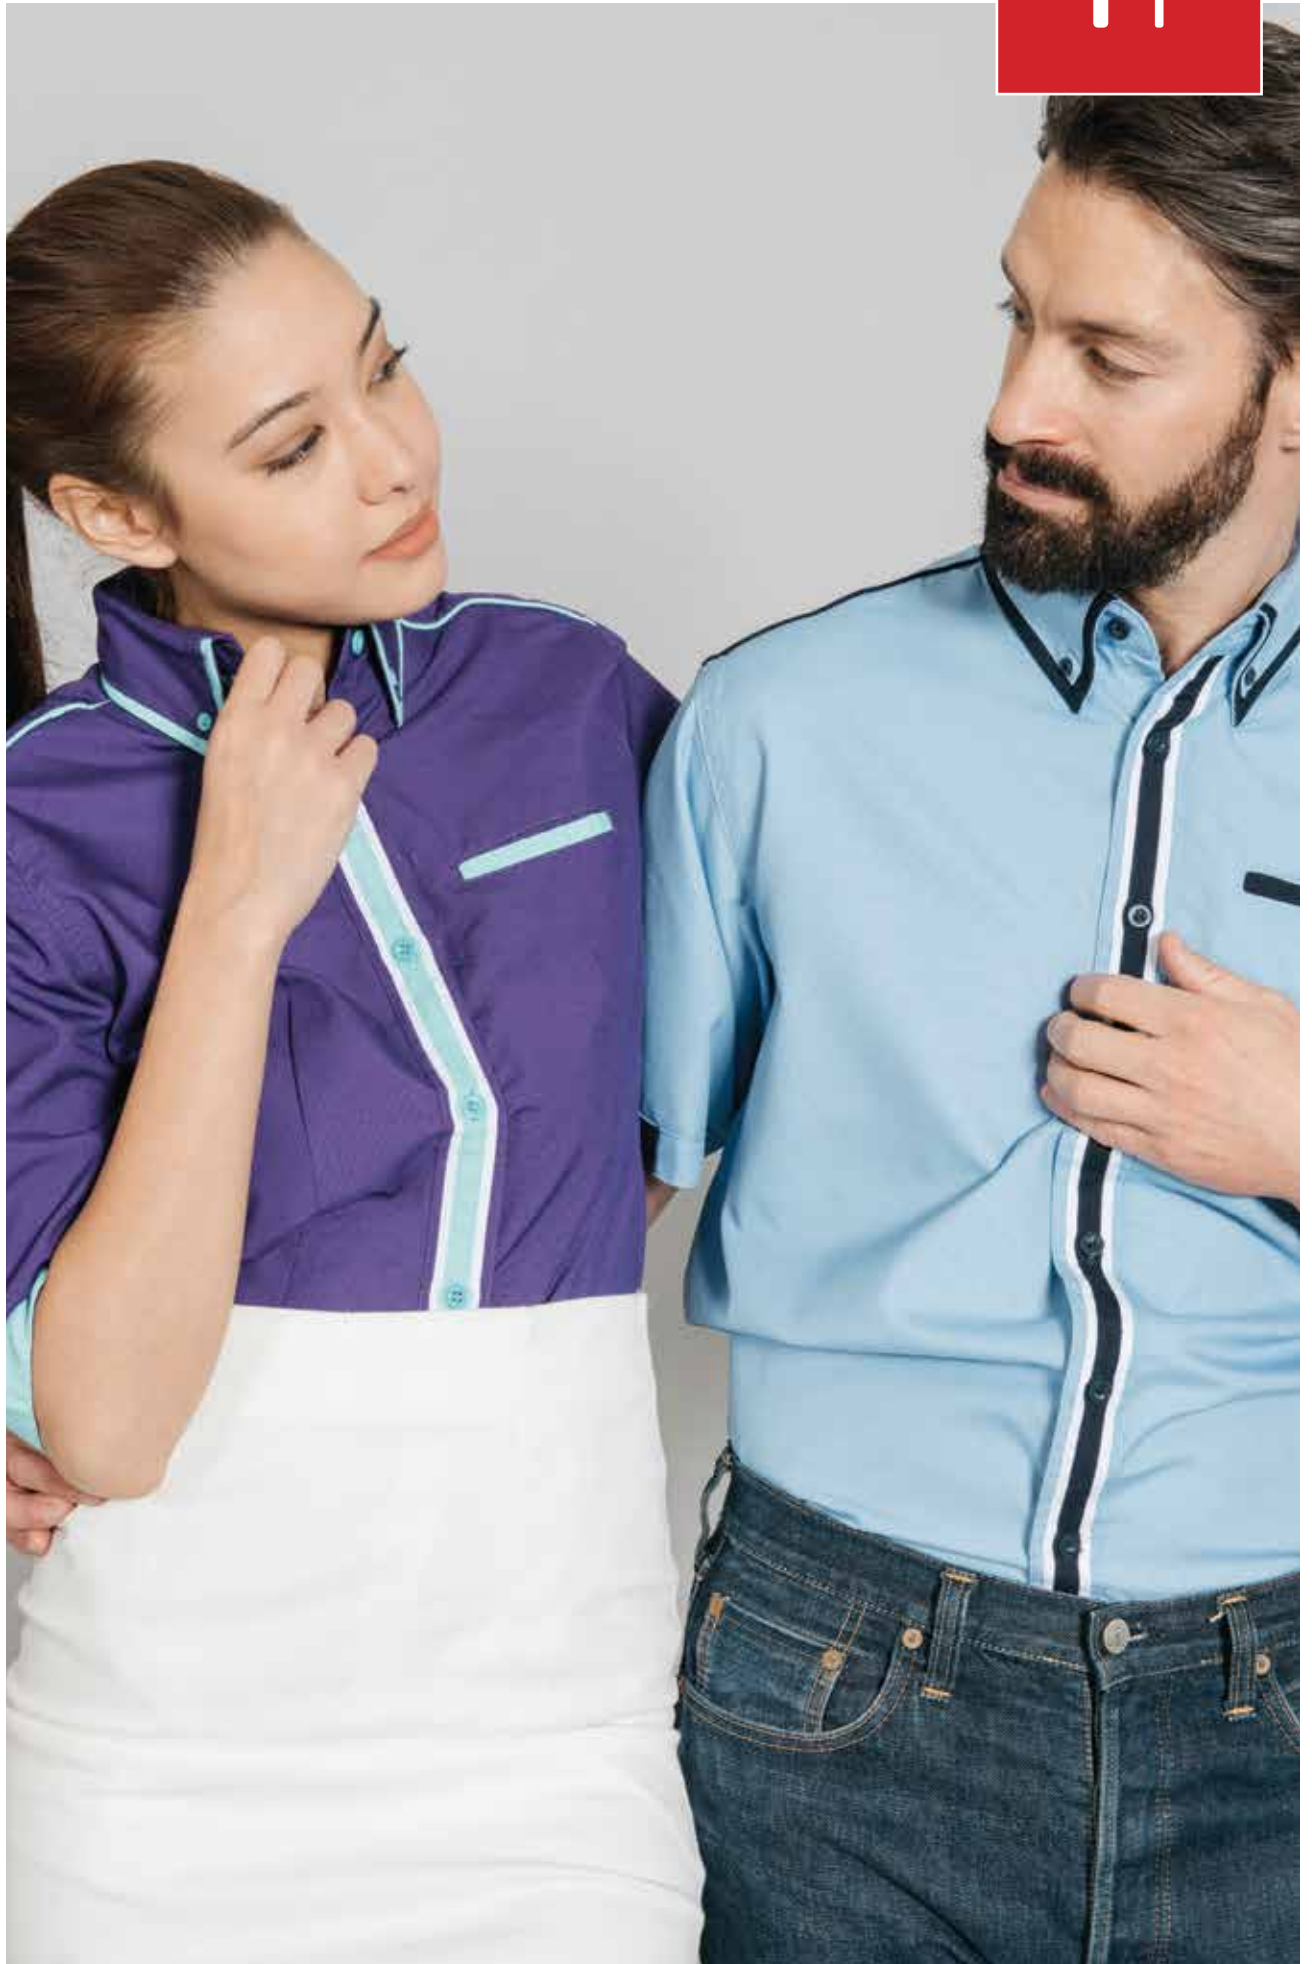

F1 3302 - BLACK/RED/WHITE

F1 3305 - RED/BLACK/WHITE

F1 3310 - LIGHT BLUE/NAVY/WHITE

F1 3330 - DARK PURPLE/TURQUOISE/WHITE

F1 3366 - MILO GREEN/BLACK/WHITE

F1 30

65% POLYESTER - 35% VISCOSE
WEIGHT: 200G/M²

SIZE	SHOULDER	CHEST	SLEEVE LENGTH	LENGTH
S	17"	40"	10"	28"
M	18"	42"	10"	29"
L	19"	44"	10"	30"
XL	20"	46"	11"	31"
2XL	21"	48"	11"	31"
3XL	22"	50"	11"	31"
4XL	23"	52"	11"	31"
5XL	23"	54"	11"	32"