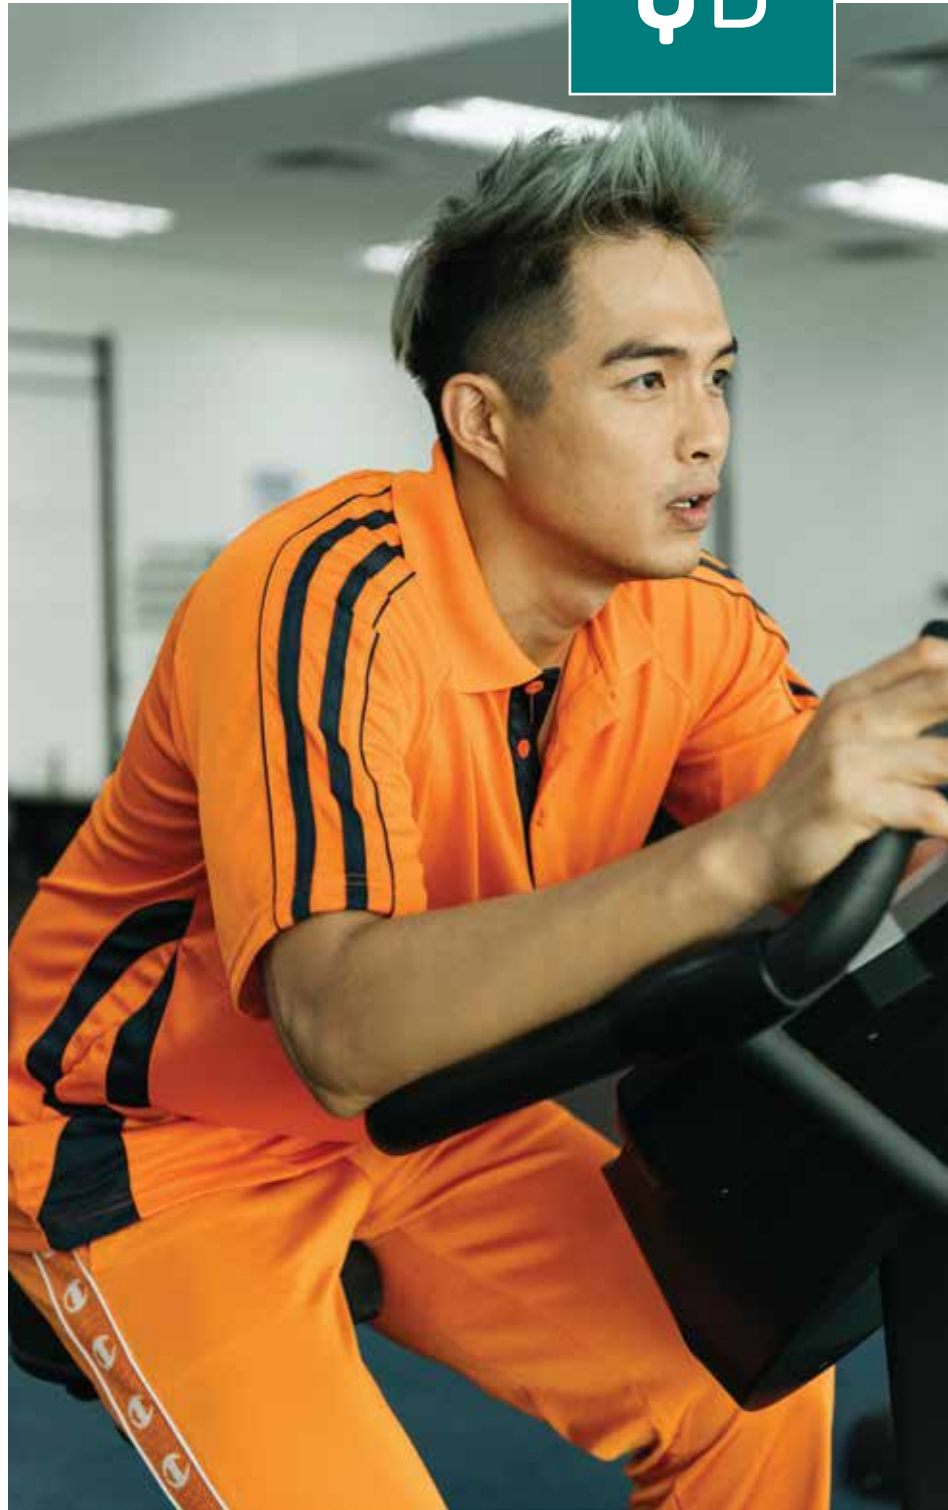

QD 2701 - NAVY/LIME GREEN

QD 2702 - BLACK/RED

QD 2705 - RED/BLACK

QD 2707 - ORANGE/NAVY

QD 27

100% MICROFIBRE
WEIGHT: 140G/M²

SIZE	SHOULDER	CHEST	SLEEVE LENGTH	LENGTH
2XS	15"	34"	7"	25"
XS	16"	36"	7.5"	26"
S	17"	38"	8"	27"
M	18"	40"	8.5"	28"
L	19"	42"	9"	29"
XL	20"	44"	9.5"	30"
2XL	21"	46"	10"	31"
3XL	22"	48"	10.5"	32"