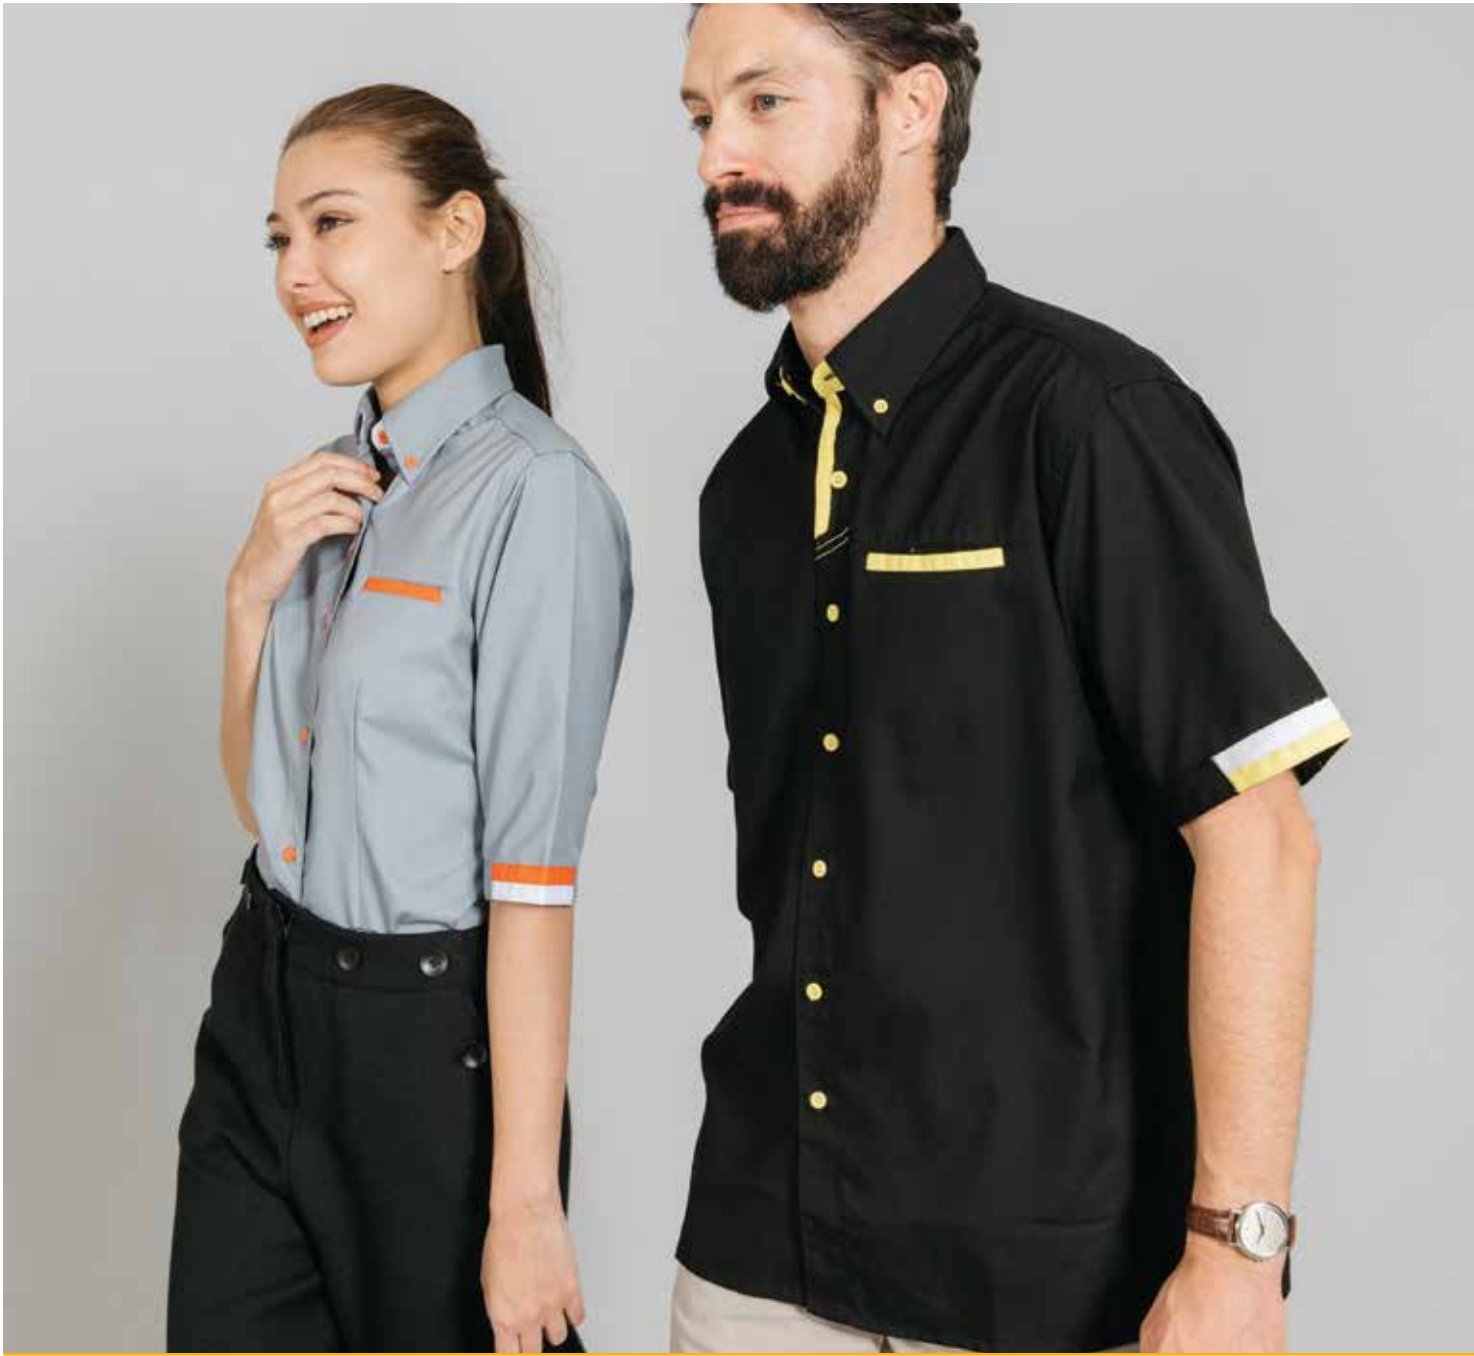

F12900 - WHITE/SEA BLUE

F12902 - BLACK/RED

F12905 - RED/WHITE

F12908 - ROYAL/WHITE

F12930 - DARK PURPLE/WHITE

F1 27

65% POLYESTER - 35% VISCOSE
WEIGHT: 200G/M²

SIZE	SHOULDER	CHEST	SLEEVE LENGTH	LENGTH
S	15"	36"	14"	26"
M	16"	38"	14"	27"
L	16"	40"	14"	28"
XL	17"	42"	15"	29"
2XL	17"	44"	15"	30"
3XL	18"	46"	15"	30"
4XL	18"	48"	15"	30"
5XL	19"	50"	16"	30"