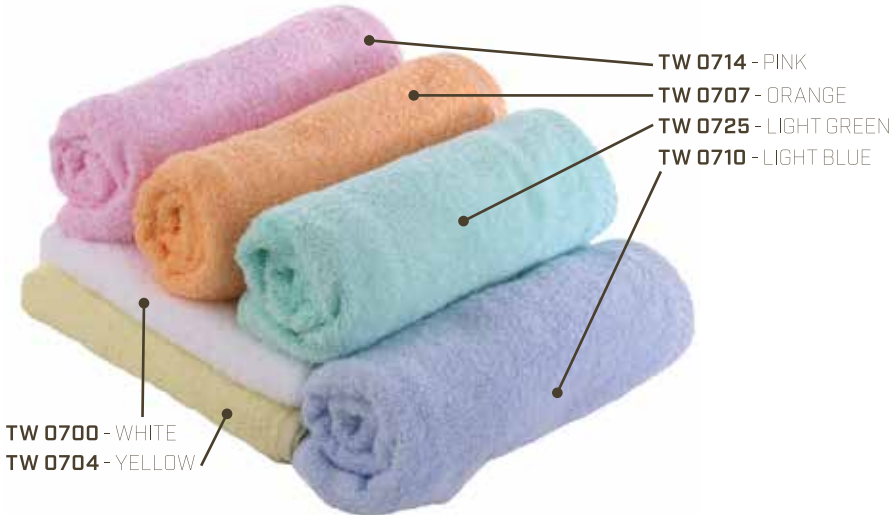

TW 01  

HAND TOWEL
100% COTTON, SIZE: 14" X 26"
WEIGHT: 70GSM (0.154 POUNDS)

TW 03  

BATH TOWEL
100% COTTON, SIZE: 27" X 54"
WEIGHT: 340GSM (0.749 POUNDS)

TW 06  

BATH TOWEL
100% COTTON, SIZE: 30" X 60"
WEIGHT: 440GSM (0.970 POUNDS)