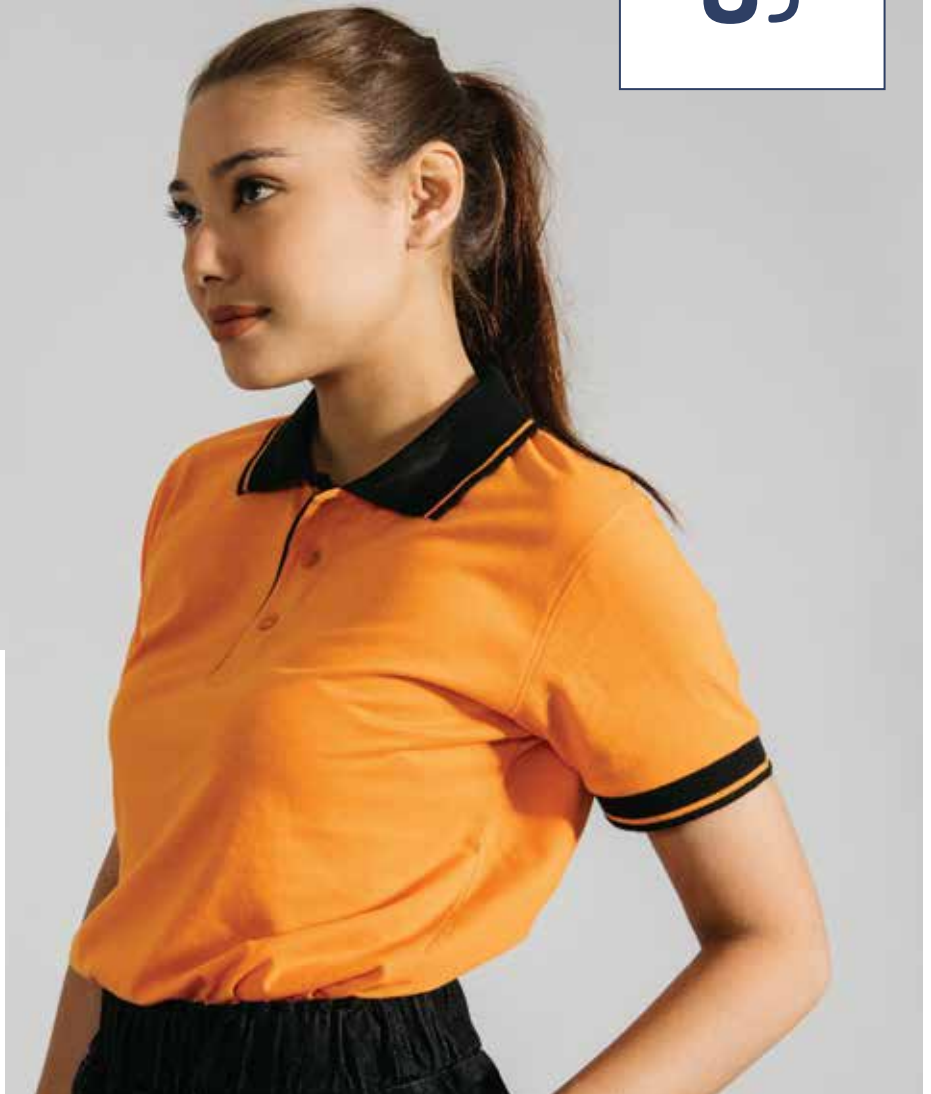

SJ 01

65% POLYESTER - 35% COTTON
WEIGHT: 190G/M²(WHITE) - 175G/M²(COLOUR)

SIZE	SHOULDER	CHEST	SLEEVE LENGTH	LENGTH
XS	16"	36"	7.5"	26"
S	17"	38"	8"	27"
M	18"	40"	8.5"	28"
L	19"	42"	9"	29"
XL	20"	44"	9.5"	30"
2XL	21"	46"	10"	31"
3XL	22"	48"	10.5"	32"

THIS SERIES SIZES ARE DIFFERENT FROM SJ04.