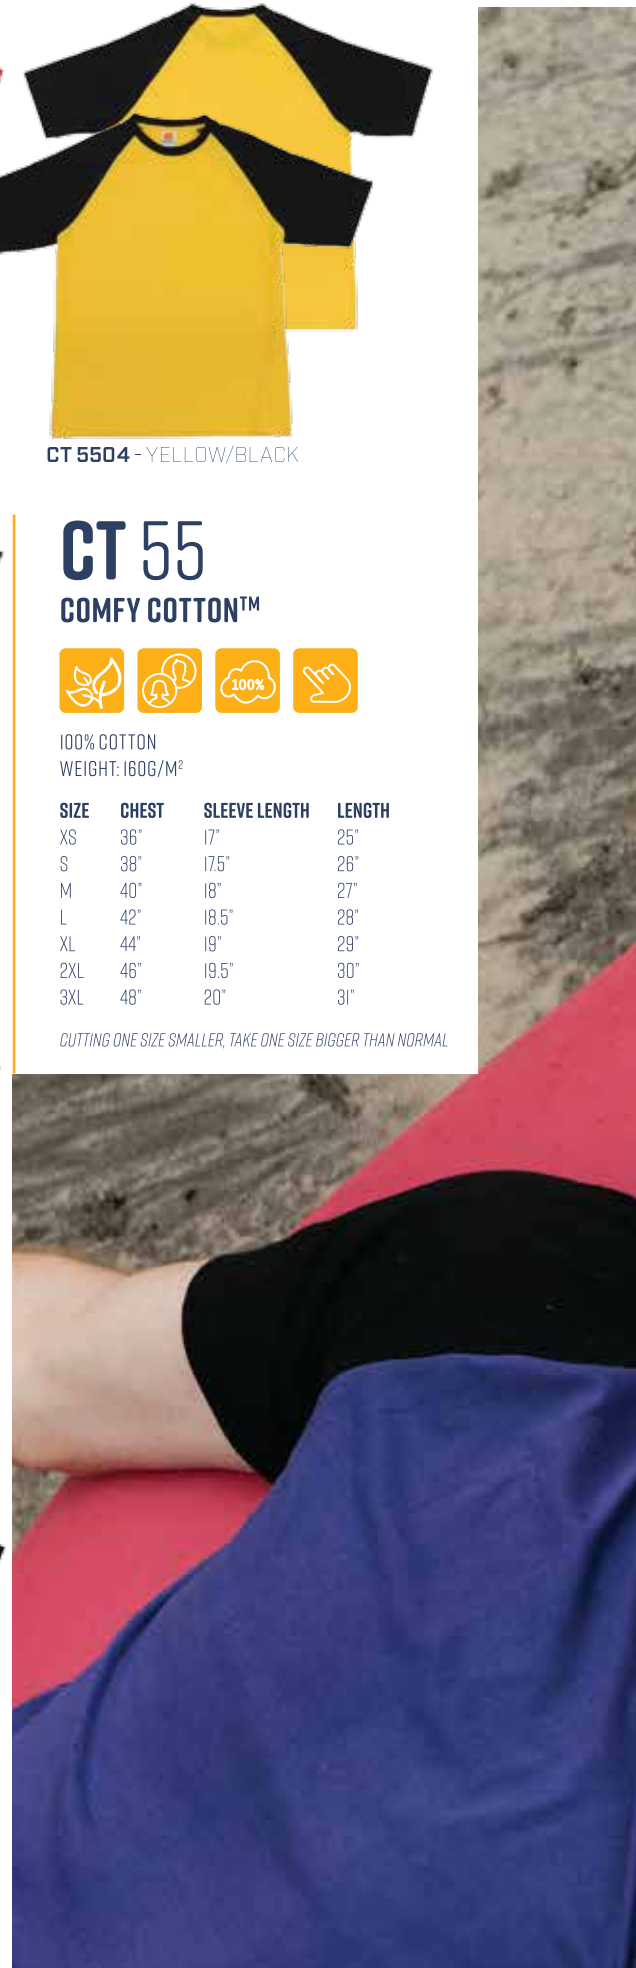

CUTTING ONE SIZE SMALLER, TAKE ONE SIZE BIGGER THAN NORMAL

CT 56

COMFY COTTON™

3/4 SLEEVE
100% COTTON
WEIGHT: 160G/M²

SIZE	CHEST	SLEEVE LENGTH	LENGTH
XS	36"	23"	25"
S	38"	23.5"	26"
M	40"	24"	27"
L	42"	24.5"	28"
XL	44"	25"	29"
2XL	46"	25.5"	30"
3XL	48"	26"	31"