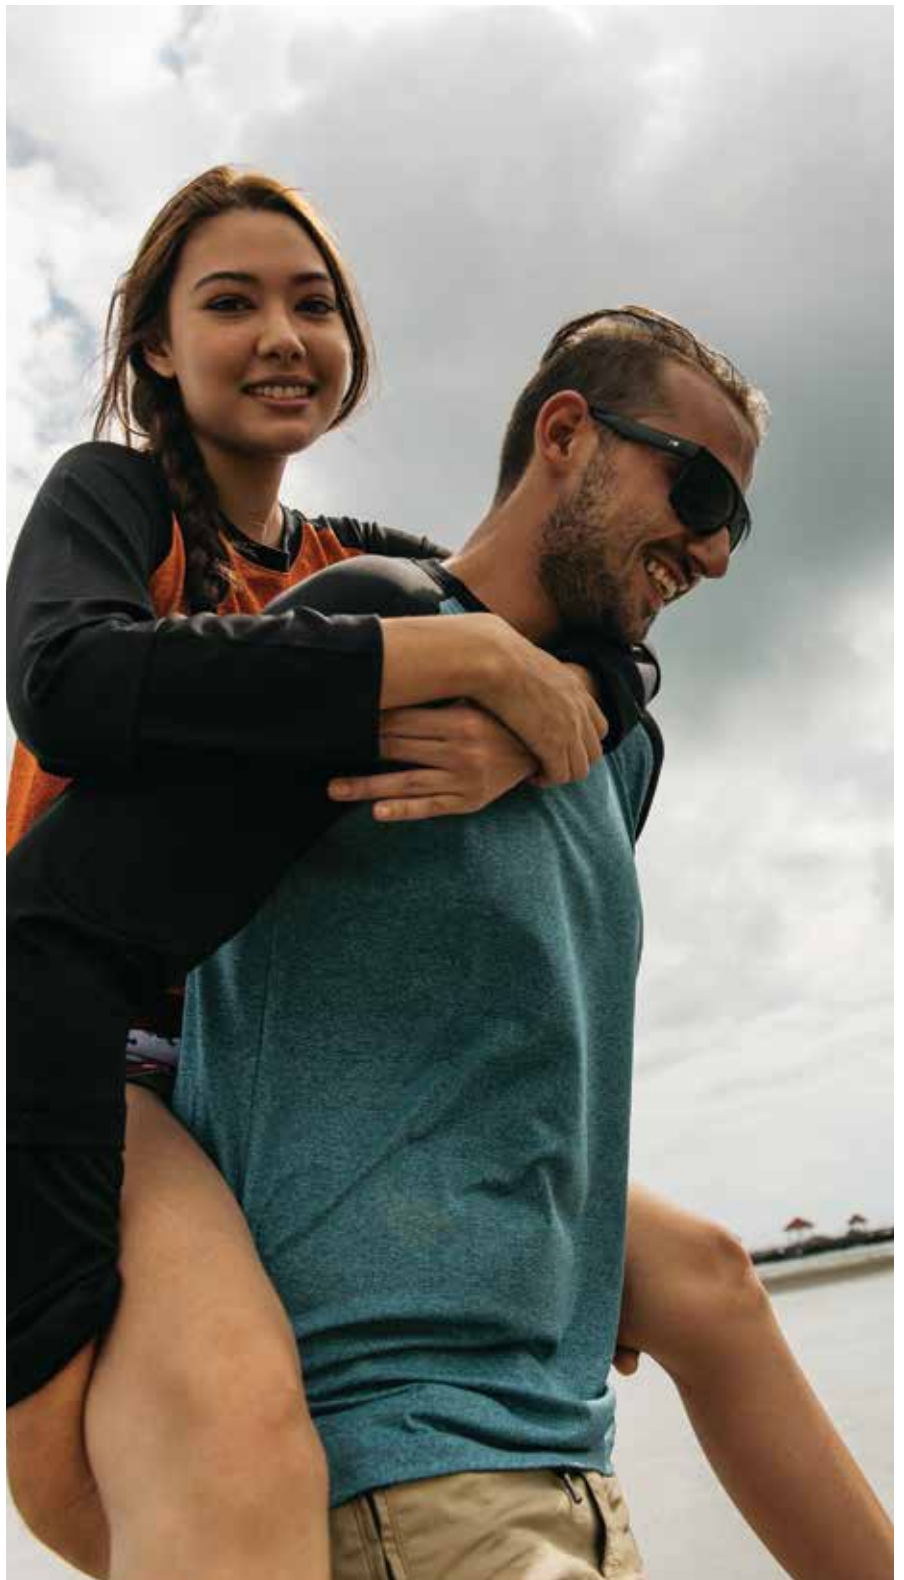

QD 4910 - LIGHT BLUE/BLACK