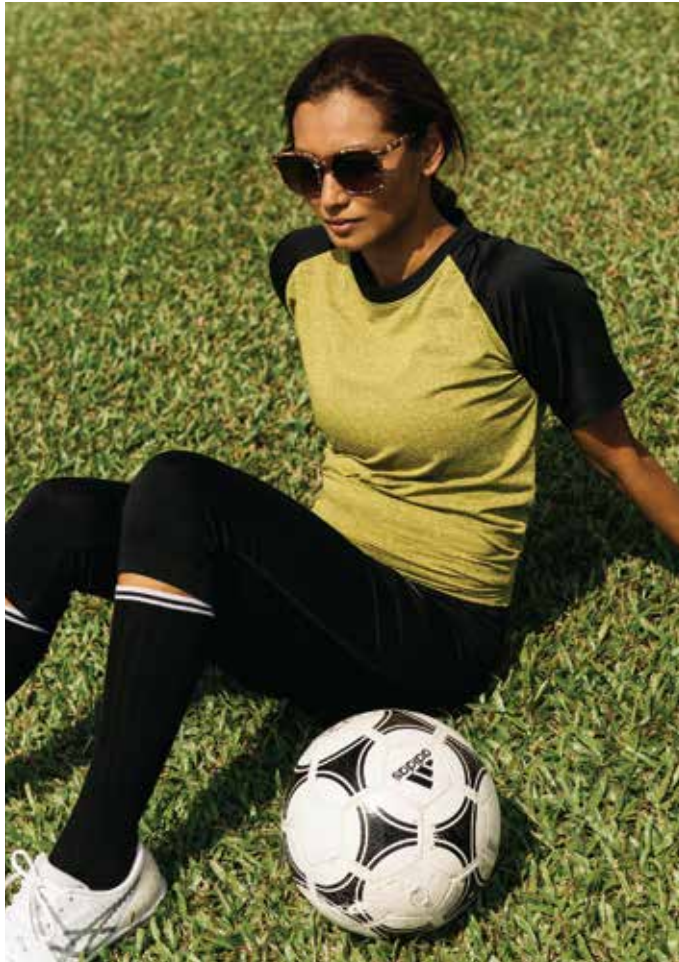

QD 4807 - ORANGE/BLACK

QD 4809 - ASH GREY/BLACK

QD 4810 - LIGHT BLUE/BLACK

QD 4869 - NEON YELLOW/BLACK

QD 46

100% POLYESTER INTERLOCK
WEIGHT: 150G/M²

SIZE	SHOULDER	CHEST	SLEEVE LENGTH	LENGTH
XS	16"	36"	7.5"	26"
S	17"	38"	8"	27"
M	18"	40"	8.5"	28"
L	19"	42"	9"	29"
XL	20"	44"	9.5"	30"
2XL	21"	46"	10"	31"
3XL	22"	48"	10.5"	32"