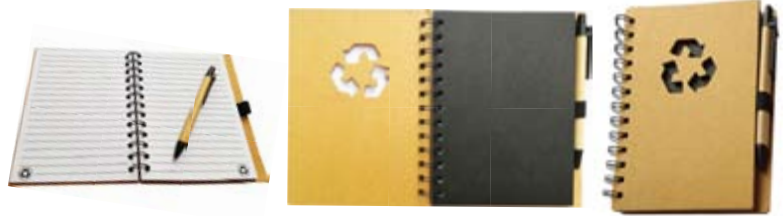

ES 001
Eco Notebook With Pen
Size : 17.8cm(h) x 10.5cm(w)