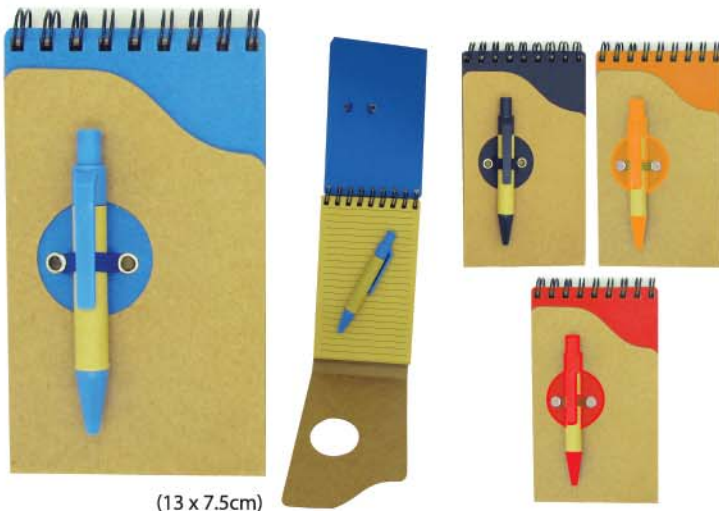

(Size : 15 x 15 x 8cm)

NOTEPADS

Colored Notepad - Big -
With Pen

(Size : 13.5 x 18cm)

(17.8 x 13cm)

VERTICAL Notepad
(with Pen)
Also available in : 

Colored Notepad
With Sticky Notes
- Small - With Pen -

(Size : 14.5 x 10.5cm)

(14.3 x 9.2cm)

ZIG ZAG Notepad
(with Pen)

NOTEPADS

ECO Calendar Rota Notepad (with Pen)

ECO Notepad (with Pen)

Small ECO Notepad with ReStick Notes (with Pen)

LOOPY Notepad
(with Pen)

FLIP Notepad
(with Pen)