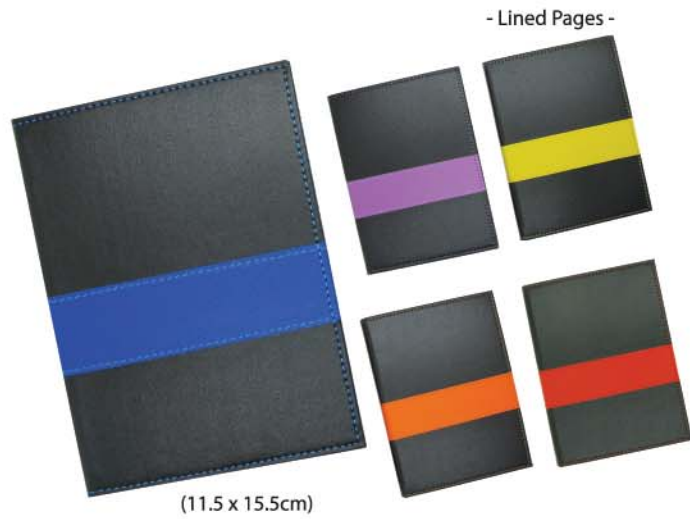

NOTEPADS

- Lined Pages -

(11.5 x 15.5cm)

PU Wrapped Hori Notepad