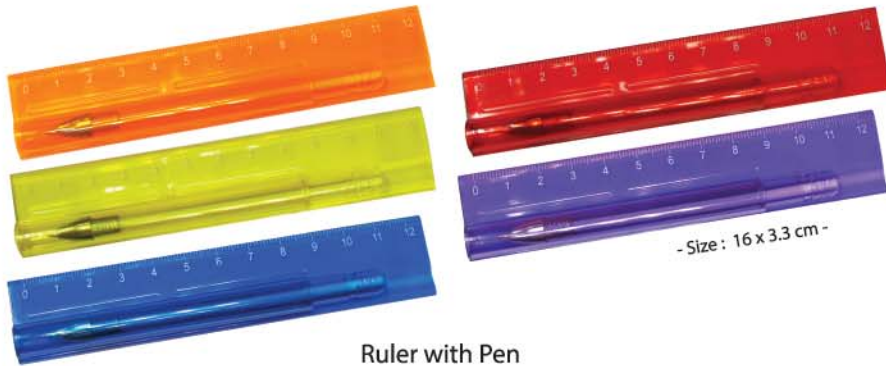

-Size : 3.3 x 8 x 1.4(Thickness)cm-

Portable Dust Collector

Oleo Pen
LED LIGHT + LASER POINTER

STATIONERIES / STRESS BALLS / MEASURING TAPES

- Phone Holder -

5 in 1 Stationery Set - SOLID COLORS
- Size : 6.1 x 11.7cm -

- Mechanical Pencil / Hi-Lighter / Blue Pen / Red Pen / Black Pen -

Flower Highlighter
(Size : 6.3cm - White Round Diameter)

Ruler with Pen

- Size : 16 x 3.3 cm -

Ruler Calculator
- Size : 20.8 x 5.2 x 0.9 cm -