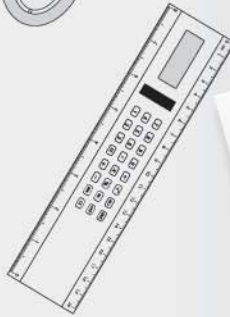

PREMIUM & GIFTS

Bes Gifs Collections

2017 / 18 (Vol 22)