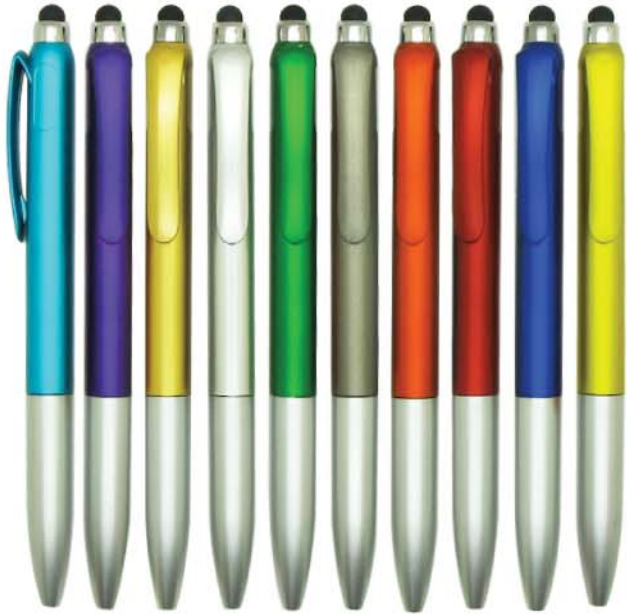

Blue Red Orange

L/P 1 (2 in 1 Laser Pointer)

CLEARANCE !!

NEW

Daisy Pen - with Stylus

NEW

Orkid Pen

NEW