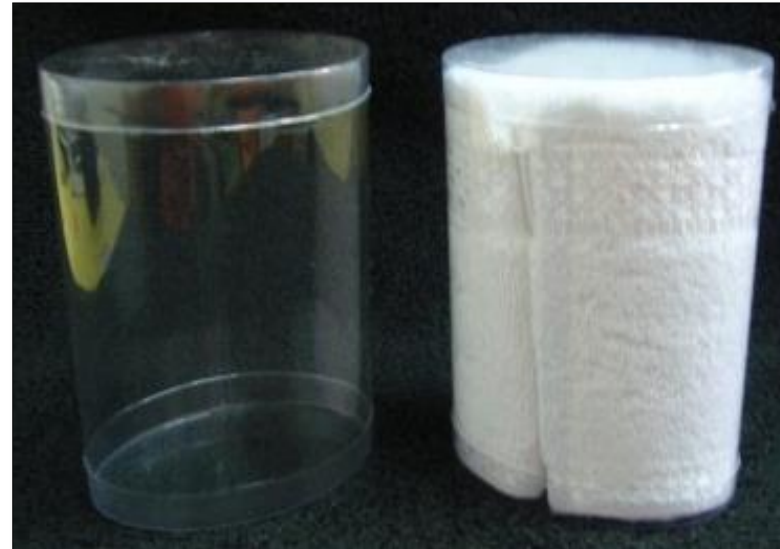

Oval tube - RLB OCL (Small)
Size: 140cm x 200cm

Additional price: RM 1.00 per pcs