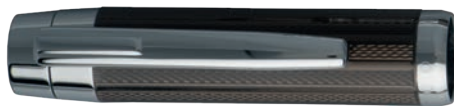

HSW6495A

Rollerball pen
Incl. packaging 'HUGO BOSS' (HBS500)
EAN. 5420056142120
Bold Black