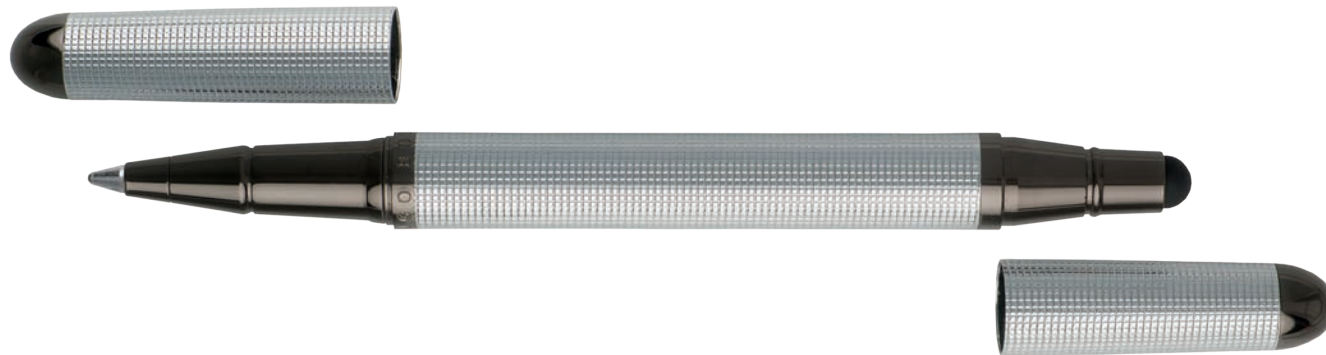

MIME

The "Mime" pen has an innovative element - stemming from its unexpected stylus tablet function as well as from its aerodynamic, clipless shape. Finished with a graphic engraved grid pattern and contrasted trims, it is a functional and uniquely designed item.

HSY8985A

Rollerball pen
Incl. packaging 'HUGO BOSS' (HBS500)
EAN. 5420056156776
Mime Pad Black

HSY8985B

Rollerball pen
Incl. packaging 'HUGO BOSS' (HBS500)
EAN. 5420056156783
Mime Pad Chrome

LEVEL

The "Level" line is the embodiment of balance - its perfectly proportioned silhouette is making for the most enjoyable writing experience. It is offered in elegant engraved metal versions - all plated in matte black or dark chrome - with a cap adorned by a geometrical pattern and contrasting chrome or rose gold plated stripe elements. It is also offered in more classical versions, with colored soft touch lacquered tops contrasting with shiny plated lower barrels.